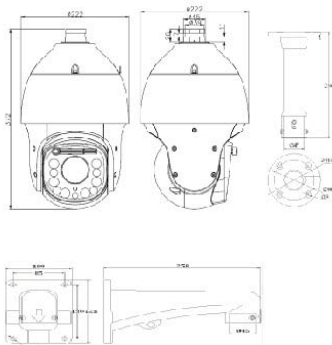

Dimensions

Bracket(Optional)

Model: DF20

DF21

Camera	
Image Sensor	1/1.8" CMOS
Effective Pixels	1920(H)x1080(V)
Signal System	PAL/NTSC
Minimum Illumination	Color: 0.0008 Lux @(F1.6,AGC ON) Black&White:0.0002Lux @(F1.6,AGC ON)
White Balance	Auto/ ATW/ Manual
AGC	Auto/ Manual
S/N Ratio	≥ 55dB
BLC	Y
HLC	Y
Smart Defog	Y
WDR	140dB
Digital Noise Reduction	3D DNR
Exposure Mode	Auto/ Manual/ Iris First/ Shutter First
Shutter Time	1/1s-1/100000s
Day& Night	Dual-ICR
Digital Zoom	16x
Privacy Masking	24 Dynamic Privacy Masks; Optional Multiple Colors
Auto Focus	Auto/ Semi-automatic/ Manual
OSD	16x16,32x32,24x24,48x48,64x64,96x96 Character Size
Lens	
Focal Length	6-210mm, 44x
Zoom Speed	Approx.5s(Optical Wide-Tele)
Angle of View	60°(w)~2°(t)
Minimum Working Distance	1-1.5m(Wide-Tele)
Aperture Range	F1.5 ~ F4.8
Pan & Tilt	
Pan Range	360°endless
Pan Speed	Pan Manual Speed: 0.1°-400°/s Pan Preset Speed: 240°/s stepless
Preset Accuracy	±0.2°
Tilt Range	-16°-90° (Auto Flip)
Tilt Speed	Tilt Manual Speed: 0.1°-400°/s Tilt Preset Speed: 240°/s
Proportional Zoom	Rotation Speed Can Be Adjusted Automatically According to Zoom Multiples
3D Position	Y
Number of Preset	500
Scan	8
Cruise	8, up to 32 Presets per Cruise
Pattern	8, Each One With 600s Memory or 300 Orders
Power loss recovery	Y
Guard Action	Preset/ Cruise/ Pattern/ Scan
PTZ Position Display	Y
Freeze Frame	Y
RS-485 Protocols	PTZ_PELCO_D, PTZ_PELCO_P, PTZ_TC615_P, DOME_PELCO_D.
Infrared	
IR Irradiation Distance	300m
IR Irradiation Angle	Adjustable by Zoom
Interface	
Audio Input	1-ch Mic in(Line in Interface)
Audio Output	1-ch, Line level, Impedance: 600Ω, Built-in speaker optional
Ethernet	1-ch RJ45 10M/ 100M
Alarm Input	8-ch
Alarm Output	2-ch
On-board Storage	MicroSD Card Slot, up to 128GB
BNC	1.0Vp-p / 75Ω, NTSC (or PAL) Composite
RS-485	1-ch
Extension	N/A
Network	
Ethernet	10Base -T/100Base-TX RJ45 Connector
Max.Image Resolution	1920x1080
Main Stream	1920x1080@25/30fps;1920x1080@50/60fps;1280x960@25/30fps;1280x960@50/60fps;
Sub Stream	704x576@25/30fps;704x480@25/30fps; 704x288@25/30fps;704x240@25/30fps;
Third Stream	1280x720@25/30fps;640x480@25/30fps;704x576@25/30fps; 704x480@25/30fps;704x576@25/30fps;704x480@25/30fps;
Image Compression	H.265/H.264, Encoding with Baseline/Main/High Profile
ROI Encoding	8 Dynamic Areas for Both Main and Sub Stream
Audio Compression	G711A/G711U/ADPCM/AAC
Protocols	IPV4/IPV6/ HTTP/ HTTPS/ 802.1x/ Qos/ FTP/ SMTP/ UPnP/ SNMP/ DNS/ DDNS/
Remote Connection	10 Users Access at the Same Time
User Permission	Up to 32 Users, 4 Levels User Authentication (ID and PW), Host Authentication (MAC Address) IP Address Filtering
Security Measures	
Web Browser	IE8, IE9, IE10, IE11, Firefox24
System Compatibility	ONVIF (Profile S), SDK
Advance	
Autotracking Early	Keep tracking the target that activates alarming, and enable the speaker to warn,
Video Analytics(IVA)	Tripwire/Double Tripwire/Perimeter/Object Abandon/Object
Smart-tracking	By Manual/ Panorama/Tripwire/ Perimeter/Early warning trigger
Intelligent Alarm	Harsh Voice Alarm, Motion Dtection, Mask Alarm, Port Alarm,Network Disable
General	
Language	English,Spanish,Korean,Italian,Turkish,Thai,Russian,Traditional Chinese,Simplified
Operating Conditions	-40°C-70°C, 0~95% RHG
Power Supply	AC24V 3A
Power Consumption	18.55W(IR OFF)/ 35.5W(IR ON)
Circuit Protection	TVS 6000V, Lightning/ Surge 4000V Protection
Impact Protection	IP67
Wiper	Y
Dimensions	372mmx222mmx222mm
Weight	5.45KG (IP PTZ Only), 8.15KG (with Packing Box)