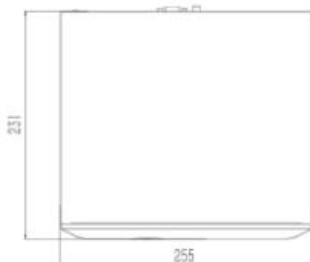

## Dimensions

Specification	
<b>Video/Audio Input</b>	
IP Video Input	4-ch
Two-way Audio Input	1-ch, AUX3.5mm
<b>Network</b>	
Incoming Bandwidth	40Mbps
Outgoing Bandwidth	40Mbps
Remote Connection	16 Users, Up to 48ch Videos
Browser	IE8,IE9,IE10,IE11,Firefox24
Mobile Software	P2P&DDNS for IOS&Android (Tiandy: EasyLive, Neutral: MobileLive)
Internet Protocol	TCP/UDP/HTTP/MULTICAST/UPnP/DHCP/PPPoE/DDNS/NFS/FTP/NTP/HTTPS/
Email	Activated by Alarm
ANR	Y, Auto download video from camera SD card, Which was stored when
Advanced	Remaining Bandwidth Display
<b>Video/Audio Output</b>	
HDMI Output	1-
VGA Output	1-
Frame Rate	Mainstream 25fps(P)/30fps(N) Substream
I-Frame Record	Y
Recording Resolution	6MP(2752*2208,3008*2008,2408*2008)/5MP(2448*2048,2560*1920,2592*1944,
Audio Output	1-ch, RCA (Linear, 1kΩ)
Synchronous Playback	4-ch 1080P/720P
<b>Decoding</b>	
Live View/Playback	6MP(2752*2208,3008*2008,2408*2008)/5MP(2448*2048,2560*1920,2592*1944,
Capability	1-ch 6MP/5MP/4MP/3MP/4-ch1080P/720P
Display Split	1/4
E-Zoom	Y
<b>Hard Disk</b>	
SATA	1 SATA for 1 HDD
Capacity	Up to 8TB Capacity for Each HDD
NTFS Files System	Y
HDD Management	Group and Quota
<b>External Interface</b>	
Network Interface	1 RJ-45 100/1000 Self-adaptive Ethernet Interfaces
USB Interface	1 x USB2.0, 1 x USB3.0
Alarm In	N/A
Alarm Out	1-ch
<b>POE</b>	
Interface	4 Independent 100 Mbps PoE Network Interfaces
Max Power	45W(50W Optional), Max to 30W for Each Port
Supported Standard	AF and AT
<b>Advance</b>	
NAS	NFS Protocol, Support Manual Backup Only
Plug and Play	Y, Only for Tiandy Cameras
Corridor Mode	Y, 16:9 to 9:16, Only for Tiandy Cameras
Video Analytics(VCA)	Support 4-ch Camera VCA Function,Including Tripwire/Double
Smart Search	Quickly Search Target VCA Videos , Only for Tiandy Cameras
Trigger Recording	Manual/Timing/Motion Detection/Port Alarm/ VCA Alarm/Video Occlusion
Smart Recording	Set Recording Bit Rate for Different Time
Alarm Recording	Pre Alarm Default 10s ( 5/10/15/60s Optional) , Post Alarm Default 10s
Records Format	SDV, Export MP4 in H.264 Format
Onvif	Onvif(Profile S)
<b>General</b>	
Language	English, Spanish, Korean, Italian,Turkish,Thai, Russian, Traditional Chinese,
Power Supply	DC48V
Consumption(without	≤20W(Hard Disk is not included)
Working Temperature	-10 °C ~ +55 °C (+14 °F~ + 131 °F)
Working Humidity	10 % ~ 90 %
Chassis	1U
Dimensions	255mmx231mmx44mm
Weight	1KG (without HDD), 2.6KG (with Packing Box)