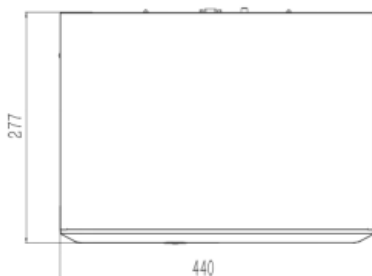

Dimensions

Specification	
Video/Audio Input	
IP Video Input	8-ch
Audio Input	1-ch, AUX3.5mm
Network	
Incoming Bandwidth	80Mbps
Outgoing Bandwidth	80Mbps
Remote Connection	16 Users, Up to 48ch Videos
Browser	IE8,IE9,IE10,IE11,Firefox24
Mobile Software	P2P&DDNS for IOS&Android (Tiandy: Easylive, Neutral: Mobilelive)
Internet Protocol	TCP/UDP/HTTP/MULTICAST/UPnP/DHCP/PPPoE/DDNS/NFS/FTP/NTP/HTTPS/
Email	Activated by Alarm
ANR	Y, Auto download video from camera SD card, Which was stored when
Advanced	Remaining Bandwidth Display
Video/Audio Output	
HDMI Output	1-
VGA Output	1-
Frame Rate	Mainstream 25fps(P)/30fps(N) Substream
I-Frame Record	Y
Recording Resolution	6MP(2752*2208,3008*2008,2408*2008)/5MP(2448*2048,2560*1920,2592*1944,
Audio Output	1-ch, RCA (Linear, 1kΩ)
Synchronous Playback	4-ch 3MP/6-ch1080P/8-ch 720P/4CIF
Decoding	
Live View/Playback	6MP(2752*2208,3008*2008,2408*2008)/5MP(2448*2048,2560*1920,2592*1944,
Capability	1-ch 6MP/5MP/4MP/3MP/6-ch1080P/8-ch 720P/8-ch 4CIF
Display Split	1/4/9
E-Zoom	Y
Hard Disk	
SATA	2 SATA for 2 HDDs
Capacity	Up to 8TB Capacity for Each HDD
NTFS Files System	Y
HDD Management	Group and Quota
External Interface	
Network Interface	1 RJ-45 100/1000 Self-adaptive Ethernet Interfaces
USB Interface	1 x USB2.0, 1 x USB3.0
Alarm In	N/A
Alarm Out	1-ch
POE	
Interface	8 Independent 100 Mbps PoE Network Interfaces
Max Power	120W, max to 30W for Each Port
Supported Standard	AF and AT
Advance	
NAS	NFS Protocol, Support Manual Backup Only
Plug and Play	Y, Only for Tiandy Cameras
Corridor Mode	Y, 16:9 to 9:16, Only for Tiandy Cameras
Video Analytics(VCA)	Support 8-ch Camera VCA Function,Including Tripwire/Double
Smart Search	Quickly Search Target VCA Videos , Only for Tiandy Cameras
Trigger Recording	Manual/Timing/Motion Detection/Port Alarm/ VCA Alarm/Video Occlusion
Smart Recording	Set Recording Bit Rate for Different Time
Alarm Recording	Pre Alarm Default 10s (5/10/15/60s Optional) , Post Alarm Default 10s
Records Format	SDV, Export MP4 in H.264 Format
Onvif	Onvif(Profile S)
General	
Language	English, Spanish, Korean, Italian,Turkish,Thai, Russian, Traditional Chinese,
Power Supply	100 ~ 240V AC, 50 ~ 60 Hz
Consumption(without HDD)	≤ 25W(without HDD)
Working Temperature	-10 °C ~ +55 °C (+14 °F~ + 131 °F)
Working Humidity	10 % ~ 90 %
Chassis	1U
Dimensions	440mmx278mmx44mm
Weight	3KG (without HDD), 4.2KG (with Packing Box)