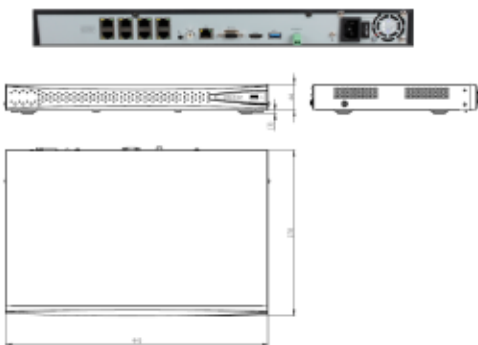

Dimensions

Specification	
Video/Audio Input	
IP Video Input	16-ch
Audio Input	1-ch, AUX3.5mm
Network	
Incoming Bandwidth	128Mbps
Outgoing Bandwidth	64Mbps
Remote Connection	32 Users, Up to 48ch Videos
Browser	IE8,IE9,IE10,IE11,Firefox24
Mobile Software	P2P&DDNS for IOS&Android (Tiandy: Easylive, Neutral: Mobilelive)
Internet Protocol	TCP/UDP/HTTP/MULTICAST/UPnP/DHCP/PPPoE/DDNS/NFS/FTP/NTP/HTTPS/
Email	Activated by Alarm
ANR	Y, Auto download video from camera SD card, Which was stored when
Advanced	Remaining Bandwidth Display
Video/Audio Output	
HDMI Output	1-ch, Resolution 1920×1080. 1280×720,
VGA Output	1-ch, Resolution 1920×1080. 1280×720, 800×600,1024×768,
Frame Rate	Mainstream 25fps(P)/30fps(N) Substream
I-Frame Record	Y
Recording Resolution	6MP(2752*2208,3008*2008,2408*2008)/5MP(2448*2048,2560*1920,2592*1944,
Audio Output	1-ch, RCA (Linear, 1kΩ)
Synchronous Playback	4-ch 3MP/8-ch1080P/16-ch 720P/16-ch 4CIF
Decoding	
Live View/Playback	6MP(2752*2208,3008*2008,2408*2008)/5MP(2448*2048,2560*1920,2592*1944,
Capability	1-ch 6MP/5MP/4MP/4-ch 3MP/8-ch 1080P/16-ch 720P/16-ch 4CIF
Display Split	1/4/6/8/9/16
E-Zoom	Y
Hard Disk	
SATA	2 SATA for 2 HDDs
Capacity	Up to 8TB Capacity for Each HDD
NTFS Files System	Y
HDD Management	Group and Quota
External Interface	
Network Interface	1 RJ-45 100/1000 Self-adaptive Ethernet Interfaces
USB Interface	1 x USB2.0, 1 x USB3.0
Alarm In	N/A
Alarm Out	1-ch
POE	
Interface	8 Independent 100 Mbps PoE Network Interfaces
Max Power	120W, max to 30W for Each Port
Supported Standard	AF and AT
Advance	
NAS	NFS Protocol, Support Manual Backup Only
Plug and Play	Y, Only for Tiandy Cameras
Corridor Mode	Y, 16:9 to 9:16, Only for Tiandy Cameras
Video Analytics(VCA)	Support 16-ch Camera VCA Function,Including Tripwire/Double
Smart Search	Quickly Search Target IVA Videos , Only for Tiandy Cameras
Trigger Recording	Manual/Timing/Motion Detection/Alarm/Redundant Backup/Holiday/I-frame Storage
Smart Recording	Set Recording Bite Rate for Different Time
Records Format	SDV, Export MP4 in H.264 Format
Onvif	Onvif(Profile S)
General	
Language	English, Spanish, Korean, Italian,Turkish,Thai, Russian, Traditional Chinese,
Power Supply	100 ~ 240V AC, 50 ~ 60 Hz
Consumption(without HDD)	≤ 25W(without HDD)
Working Temperature	-10 °C ~ +55 °C (+14 °F~ + 131 °F)
Working Humidity	10 % ~ 90 %
Chassis	1.5U
Dimensions	440mmx347mmx70mm
Weight	3KG (without HDD), 3.5KG (with Packing Box)

* The latest product information / specification can be found at <http://en.tiandy.com/>